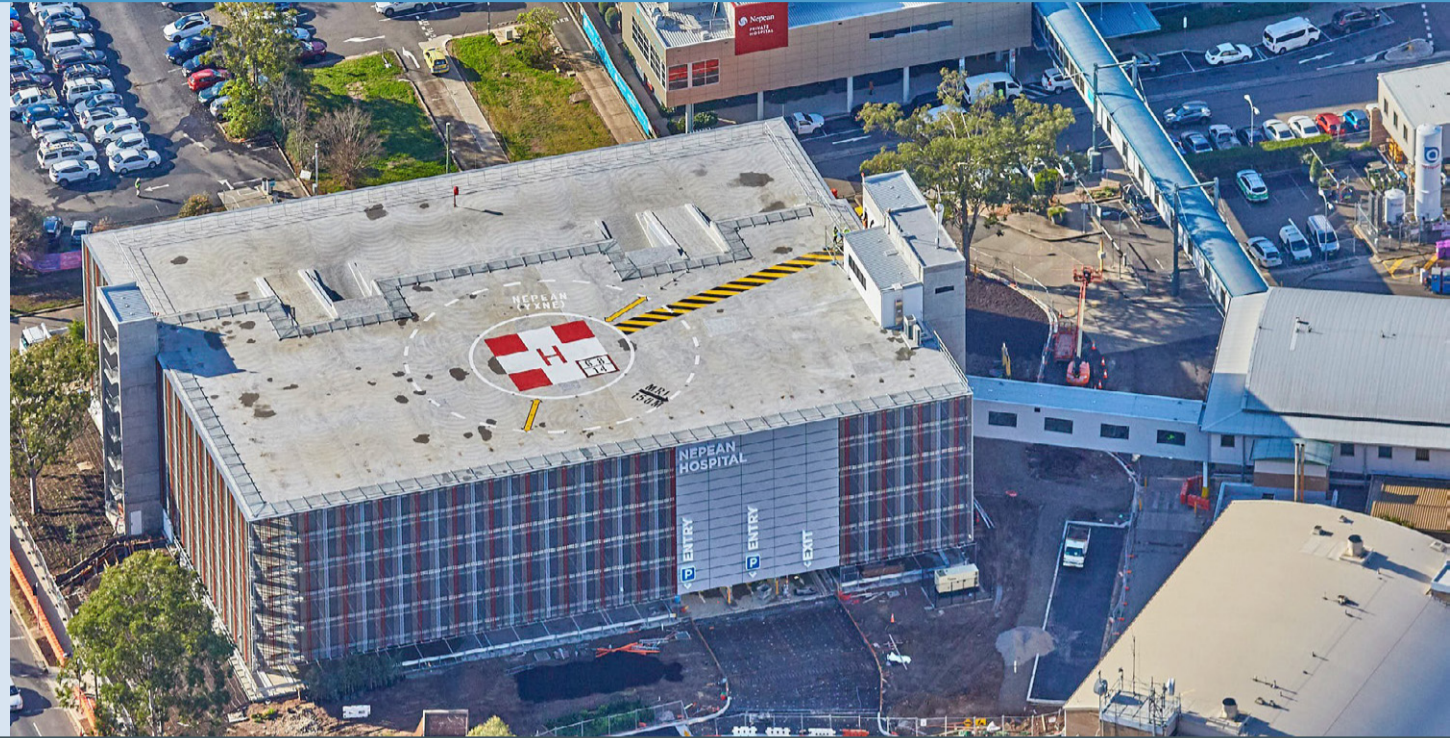

With more than 600 new car spaces and a rooftop helipad the new multi-storey car park is making it easier for everyone to access services at Nepean Hospital.

MULTI-STOREY CAR PARK OPENS TUES 16 JULY 2019

- Open 24/7
- Entry off Parker St (The Northern Road) southbound
- Alternate entry via Derby Street entrance
- Direct pedestrian access to Hospital via a covered link-way (level 2)
- Additional patient drop off/pick up zone (follow signs to car park link-way)

THE NEW MULTI-STOREY CAR PARK IS PART OF THE STAGE 1 NEPEAN HOSPITAL REDEVELOPMENT

FOR MORE INFORMATION ABOUT THE REDEVELOPMENT

@ HI-nepeanredevelopment@health.nsw.gov.au

www.nepeanredevelopment.health.nsw.gov.au